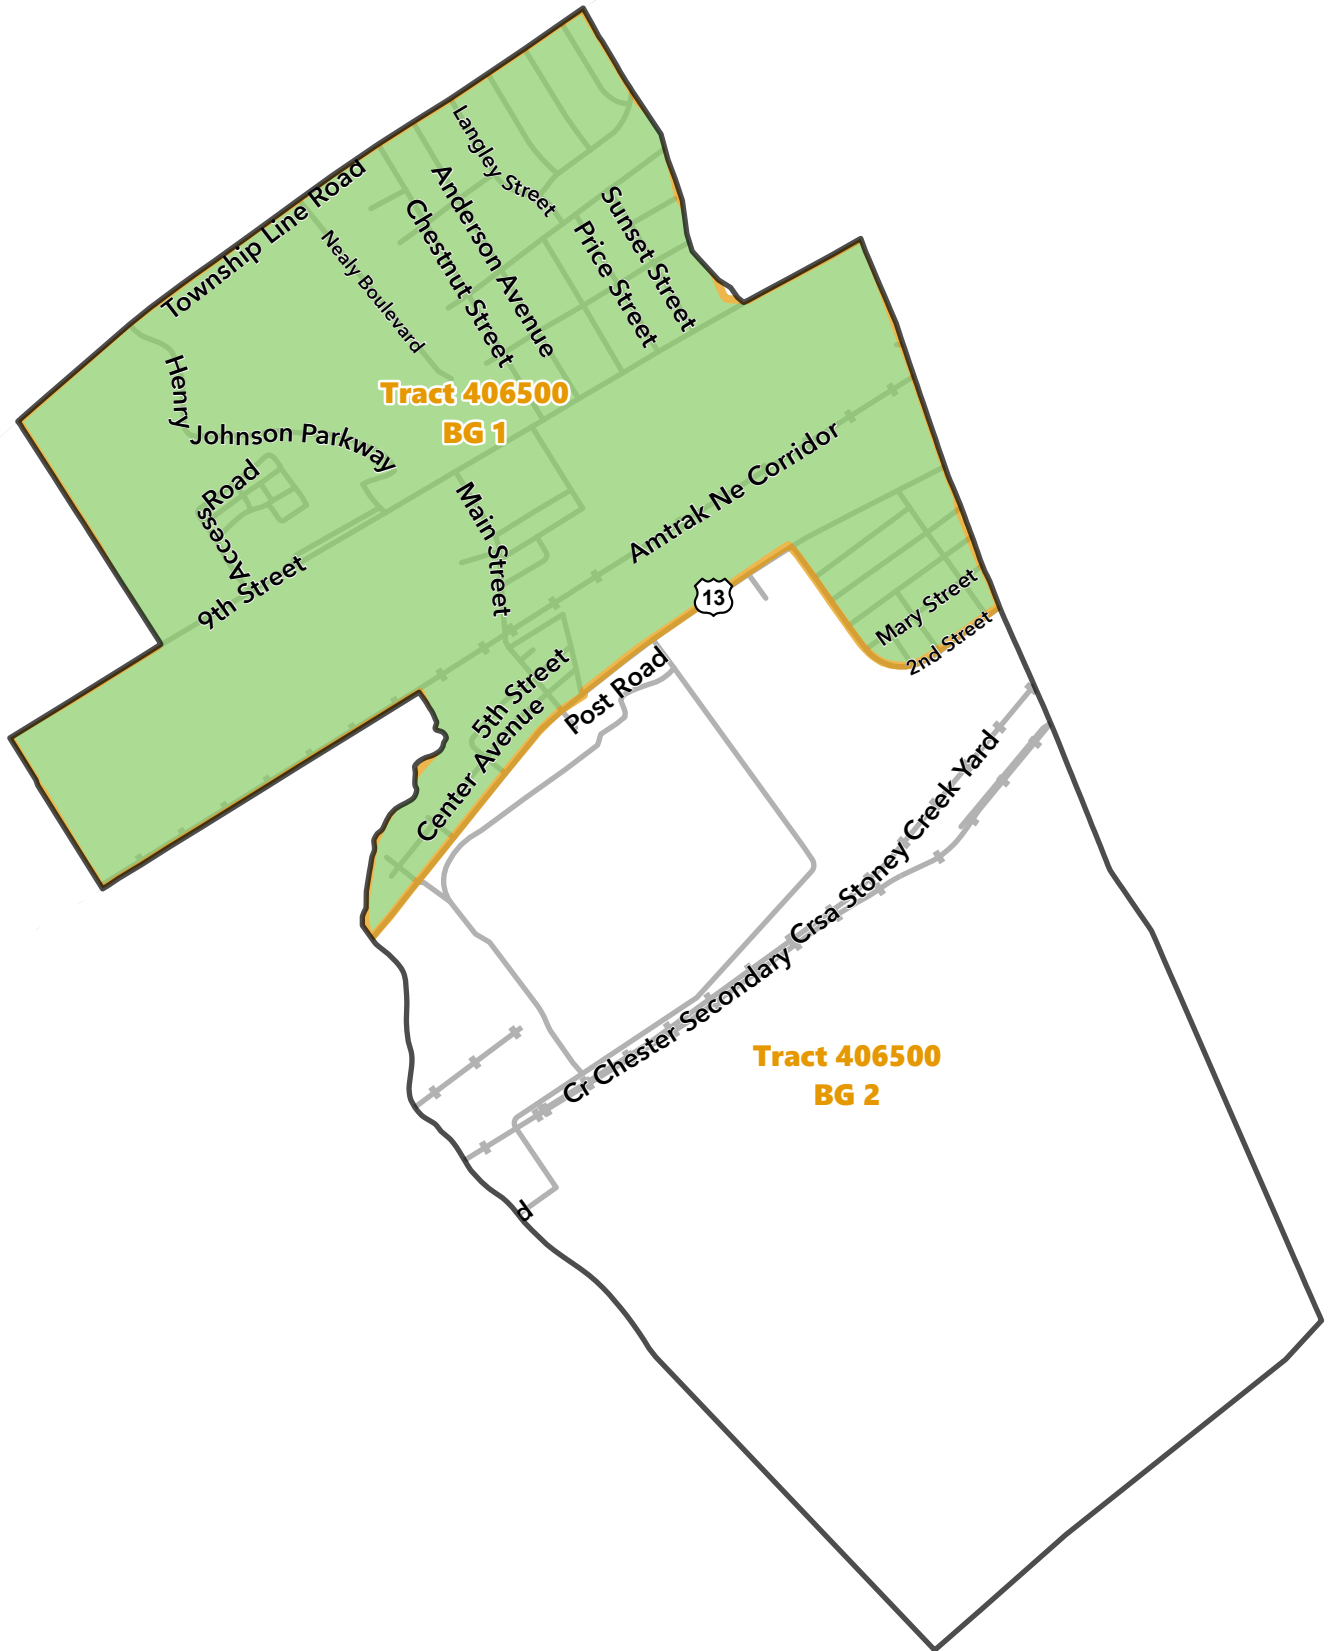

Census Tract	Block Group	Low/Mod Pop	Low/Mod Universe	Low/Mod Percent
406500	1	1,120	1,895	59.10%
406500	2	0	0	0.00%
<b>Total</b>		<b>1,120</b>	<b>1,895</b>	<b>59.10%</b>

Source: HUD - Low/Moderate Income Summary Data, 2016-2020 American Community Survey, US Department of Commerce, Bureau of the Census