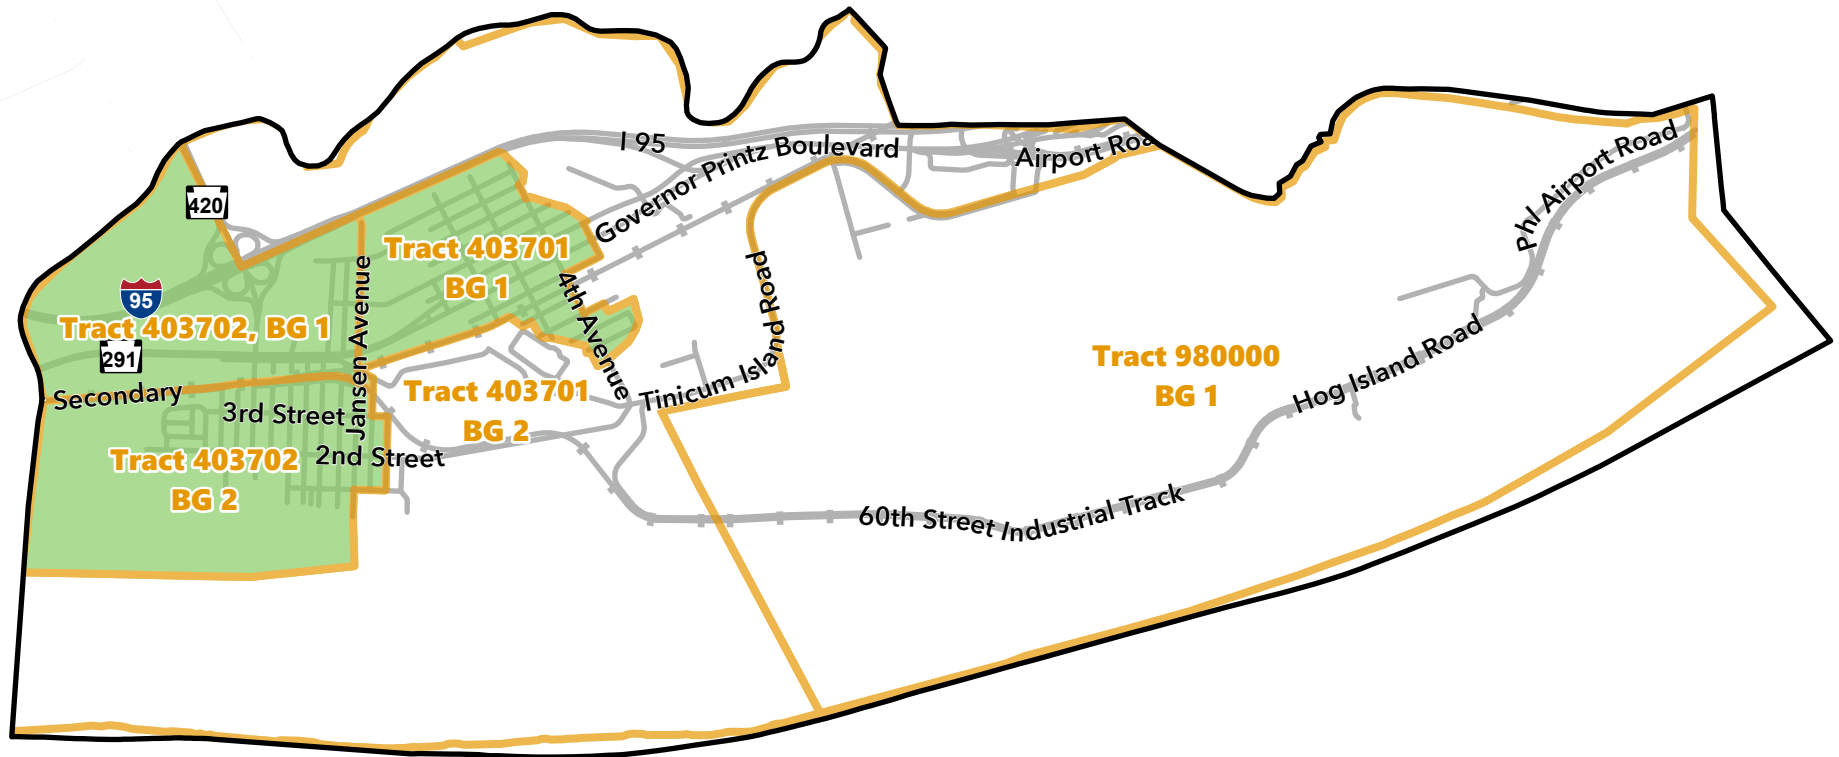

Census Tract	Block Group	Low/Mod Pop	Low/Mod Universe	Low/Mod Percent
403701	1	870	1,685	51.60%
403701	2	0	0	0.00%
403702	1	595	915	65.00%
403702	2	1,030	1,505	68.40%
980000	1	0	0	0.00%
Total		2,495	4,105	60.78%

0 1,250 2,500
US Feet

Source: HUD - Low/Moderate Income Summary Data, 2016-2020 American Community Survey, US Department of Commerce, Bureau of the Census

Disclaimer: This map is for analytical purposes only. The reliability of this map depends on the accuracy of the underlying data sources which have not been verified. It is not a Legal Survey, nor is it intended to be or replace a Legal Survey.