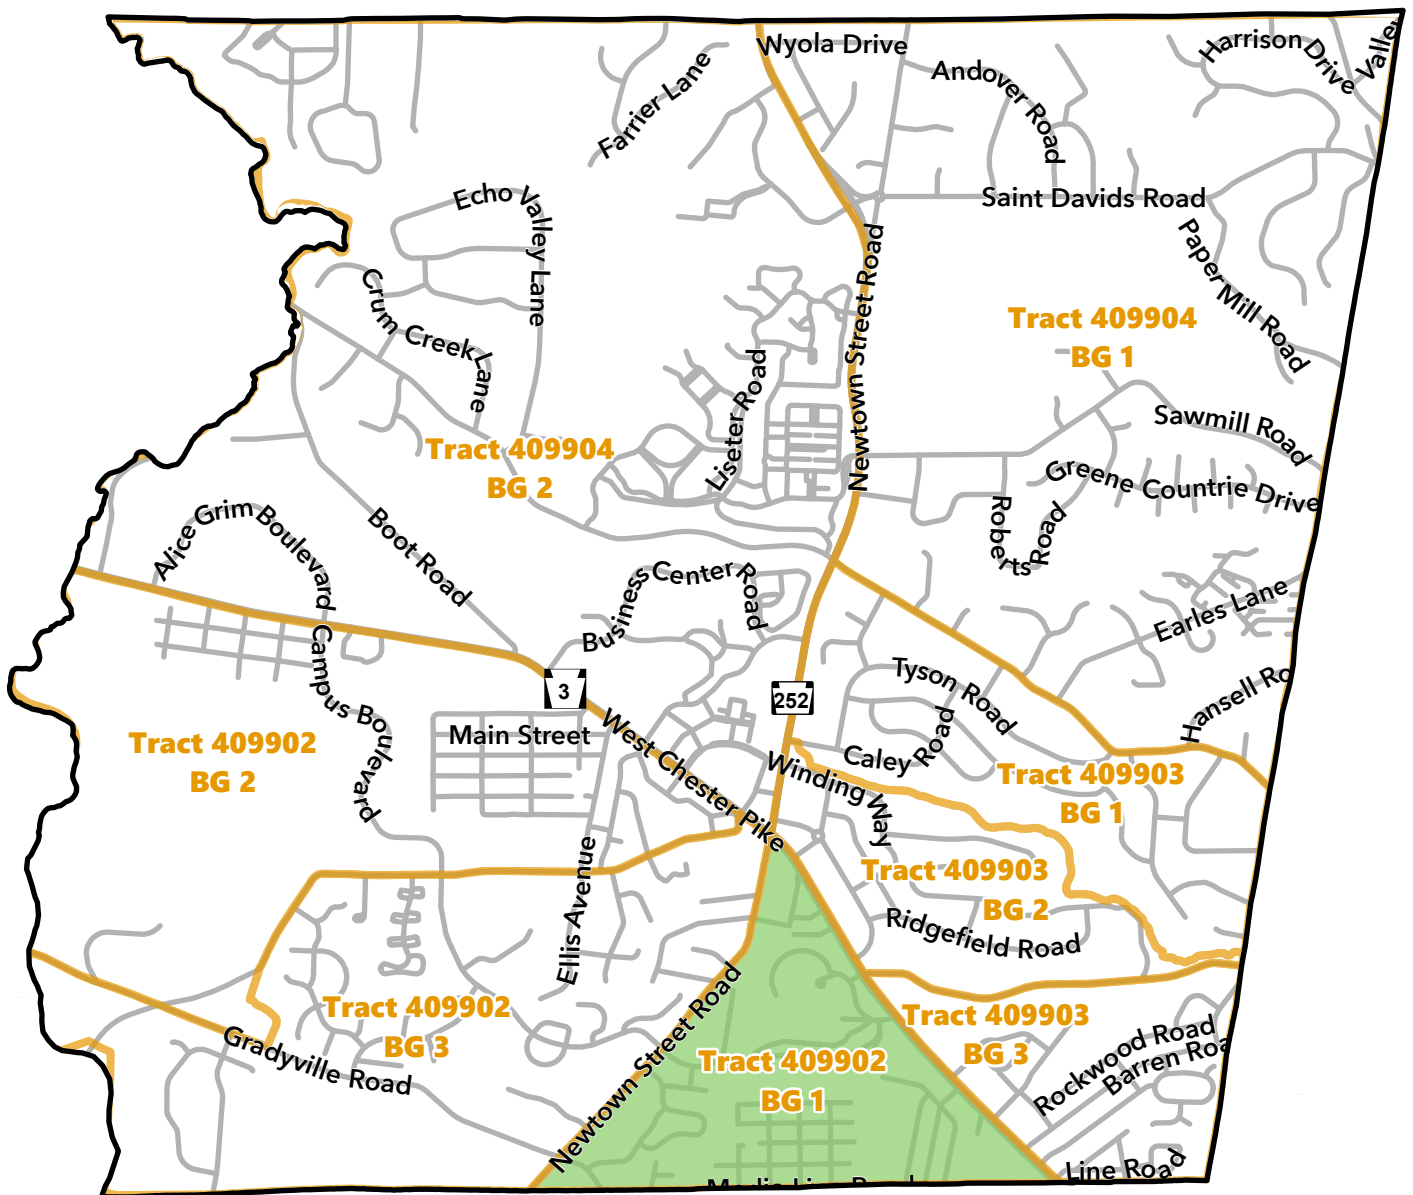

Census Tract	Block Group	Low/Mod Pop	Low/Mod Universe	Low/Mod Percent
409902	1	1,240	2,345	52.90%
409902	2	270	1,470	27.60%
409902	3	375	1,660	18.40%
409903	1	185	2,325	12.80%
409903	2	145	1,135	26.00%
409903	3	255	980	22.60%
409904	1	215	1,665	8.00%
409904	2	530	1,920	12.90%
Total		3,215	13,500	23.81%

Source: HUD - Low/Moderate Income Summary Data, 2016-2020 American Community Survey, US Department of Commerce, Bureau of the Census