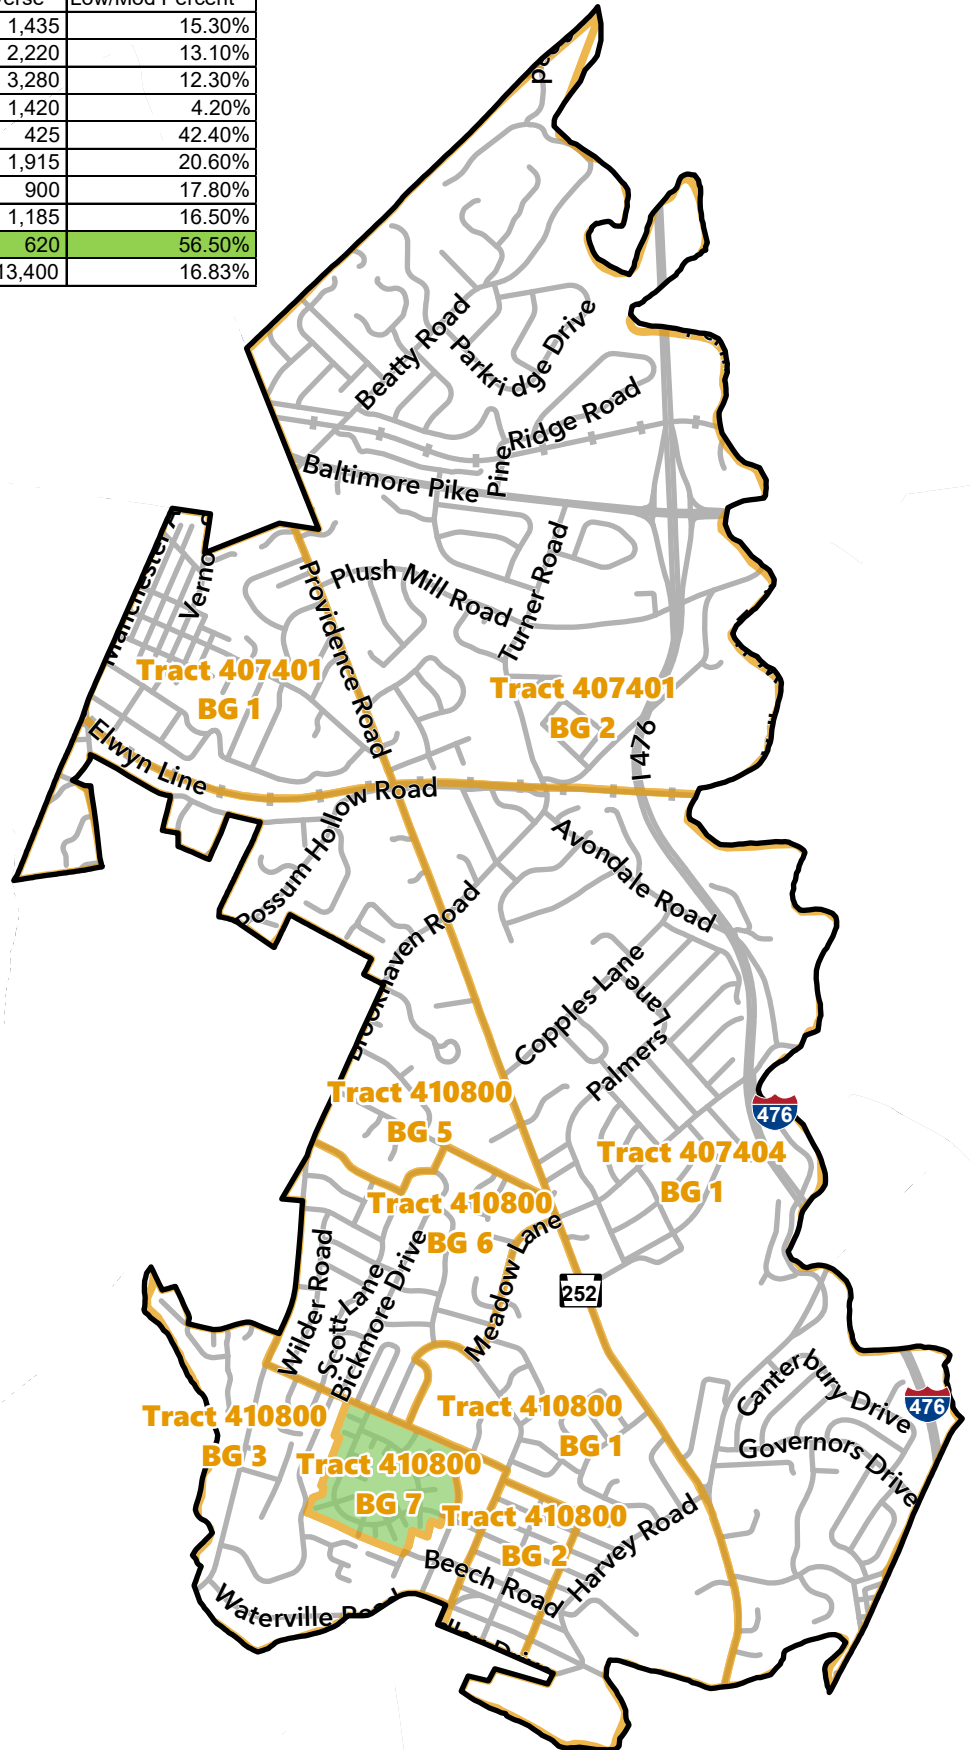

Census Tract	Block Group	Low/Mod Pop	Low/Mod Universe	Low/Mod Percent
407401	1	220	1,435	15.30%
407401	2	290	2,220	13.10%
407404	1	405	3,280	12.30%
410800	1	60	1,420	4.20%
410800	2	180	425	42.40%
410800	3	395	1,915	20.60%
410800	5	160	900	17.80%
410800	6	195	1,185	16.50%
410800	7	350	620	56.50%
Total		2,255	13,400	16.83%

Source: HUD - Low/Moderate Income Summary Data, 2016-2020 American Community Survey, US Department of Commerce, Bureau of the Census