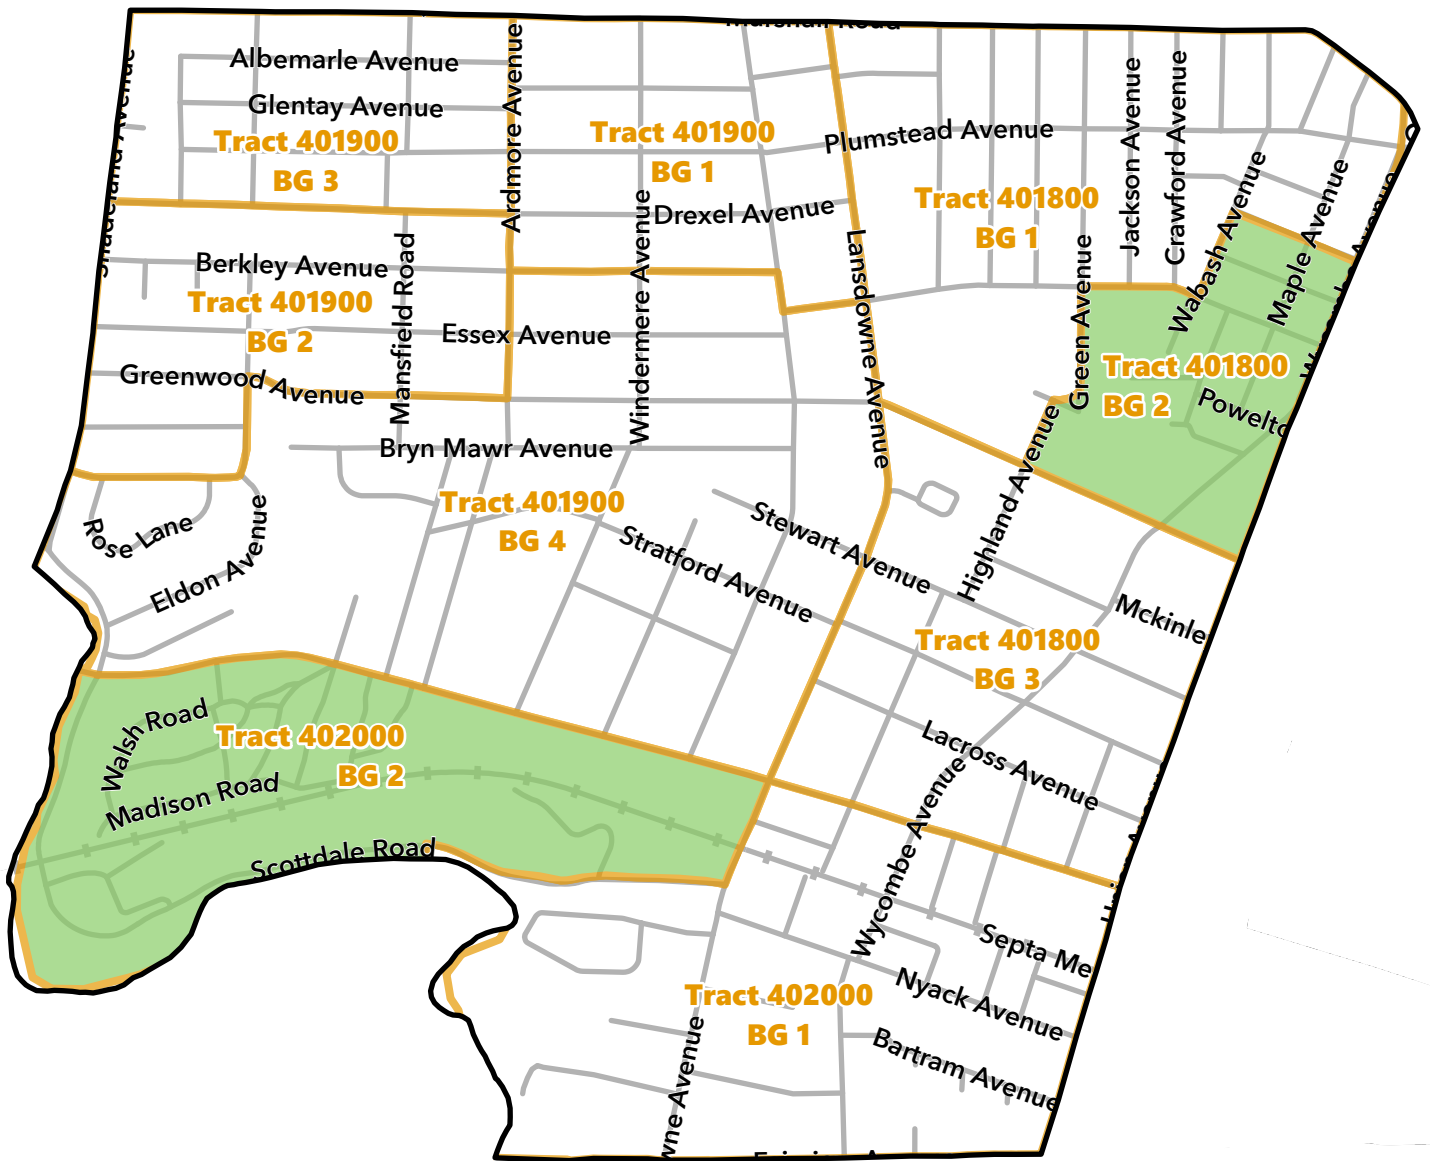

Census Tract	Block Group	Low/Mod Pop	Low/Mod Universe	Low/Mod Percent
401800	1	625	1,780	35.10%
401800	2	795	970	82.00%
401800	3	565	1,120	50.40%
401900	1	285	1,260	22.60%
401900	2	205	740	27.70%
401900	3	380	800	47.50%
401900	4	685	1,595	42.90%
402000	1	520	1,435	36.20%
402000	2	660	920	71.70%
Total		4,720	10,620	44.44%

Source: HUD - Low/Moderate Income Summary Data, 2016-2020 American Community Survey, US Department of Commerce, Bureau of the Census