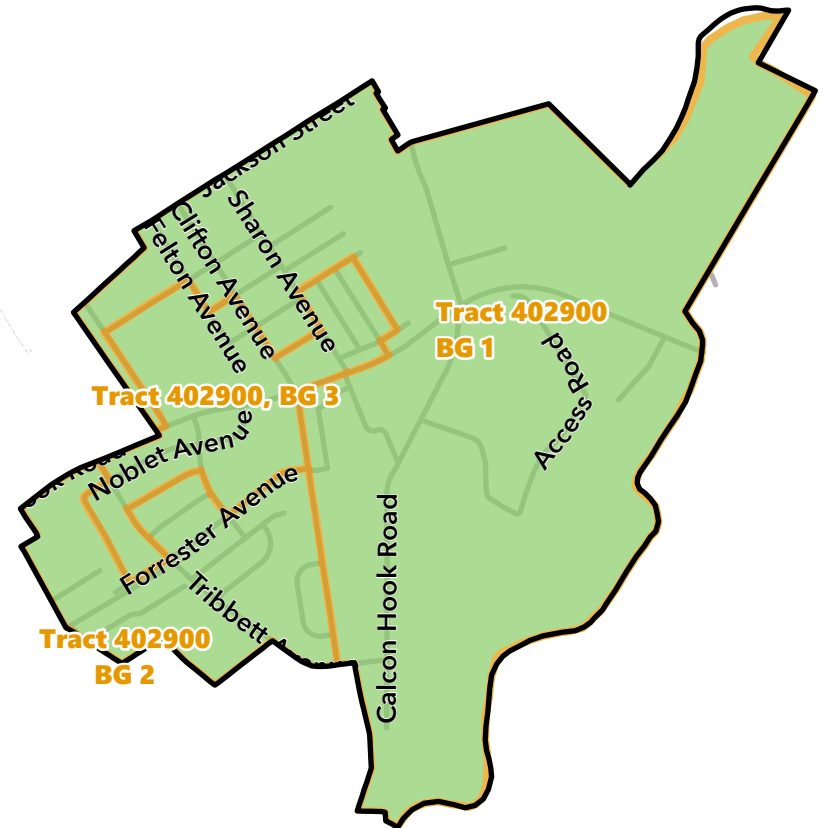

Census Tract	Block Group	Low/Mod Pop	Low/Mod Universe	Low/Mod Percent
402900	1	550	690	79.70%
402900	2	930	1,510	61.60%
402900	3	1,000	1,190	84.00%
403001	1	500	1,290	38.80%
403001	2	575	2,165	26.60%
403002	1	605	1,295	46.70%
403002	2	755	1,140	66.20%
<b>Total</b>		<b>4,915</b>	<b>9,280</b>	<b>52.96%</b>

0 500 1,000  
US Feet

Source: HUD - Low/Moderate Income Summary Data, 2016-2020 American Community Survey, US Department of Commerce, Bureau of the Census