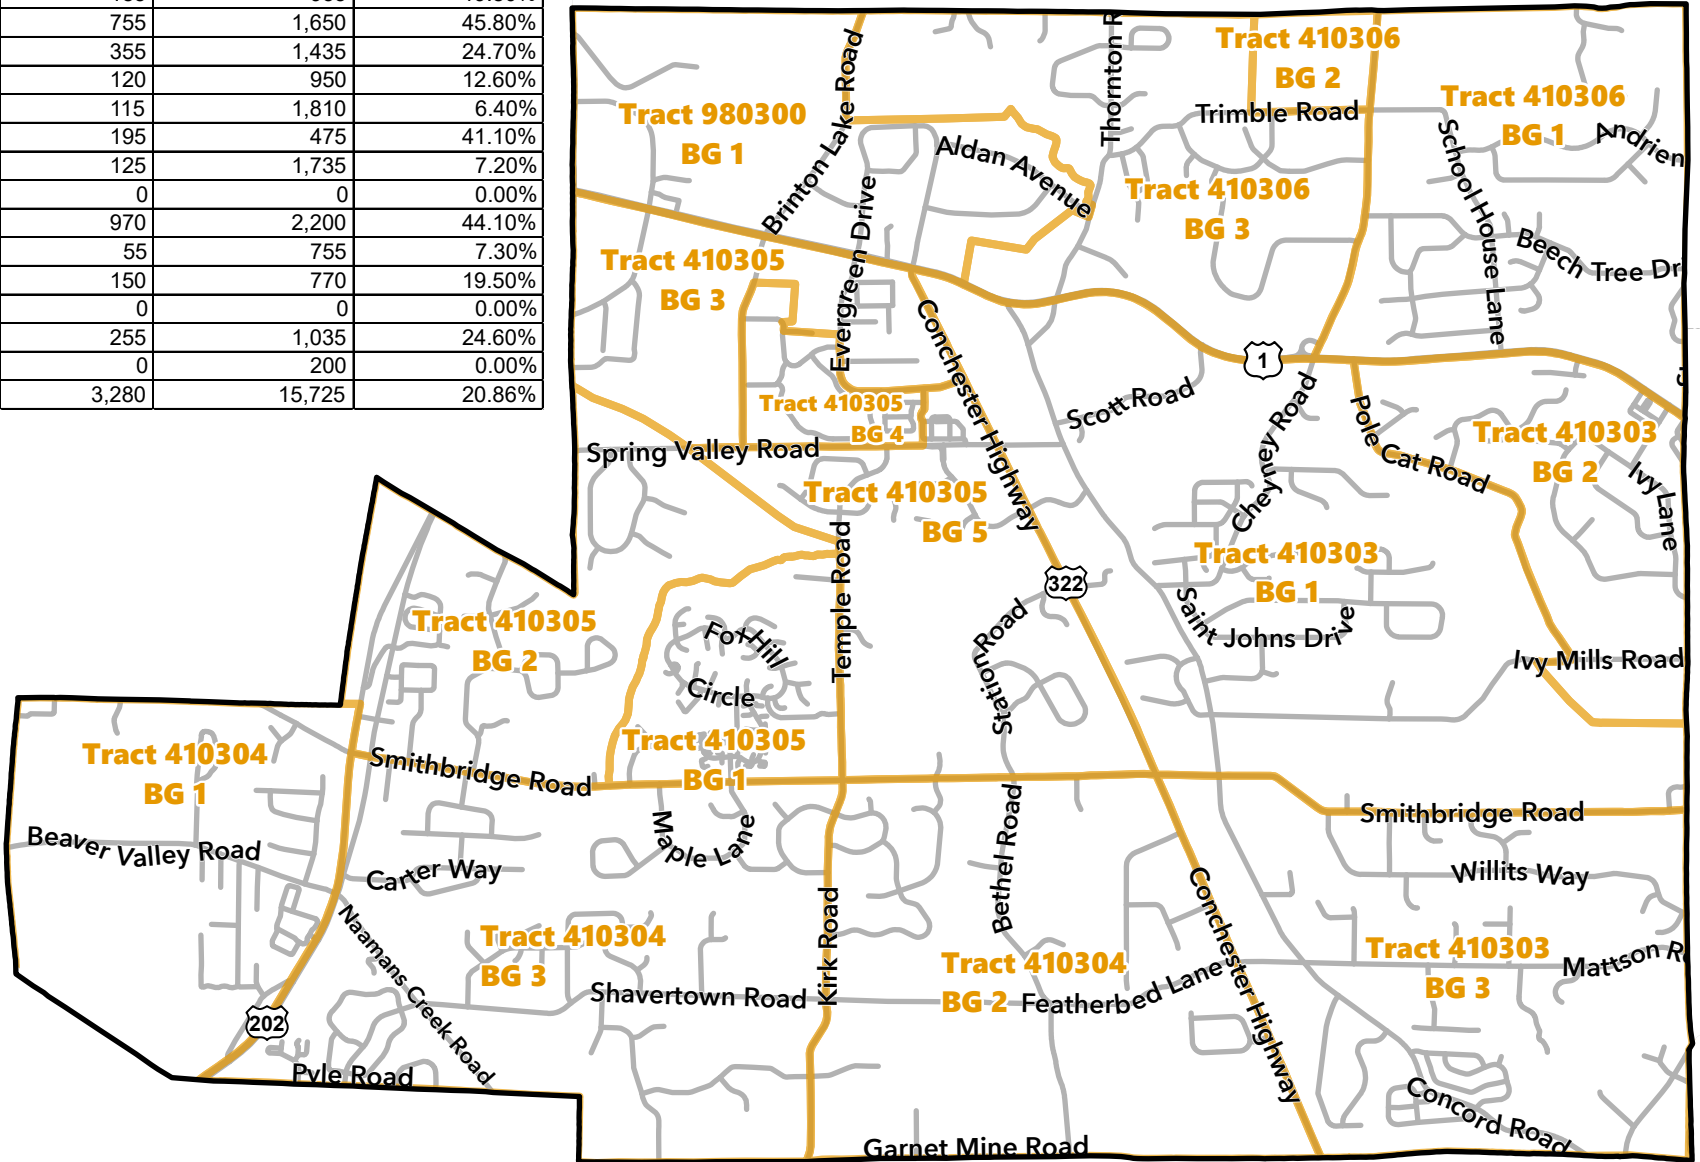

Census Tract	Block Group	Low/Mod Pop	Low/Mod Universe	Low/Mod Percent
410303	1	0	1,775	0.00%
410303	2	185	935	19.80%
410303	3	755	1,650	45.80%
410304	1	355	1,435	24.70%
410304	2	120	950	12.60%
410304	3	115	1,810	6.40%
410305	1	195	475	41.10%
410305	2	125	1,735	7.20%
410305	3	0	0	0.00%
410305	4	970	2,200	44.10%
410305	5	55	755	7.30%
410306	1	150	770	19.50%
410306	2	0	0	0.00%
410306	3	255	1,035	24.60%
980300	1	0	200	0.00%
Total		3,280	15,725	20.86%

Source: HUD - Low/Moderate Income Summary Data, 2016-2020 American Community Survey, US Department of Commerce, Bureau of the Census