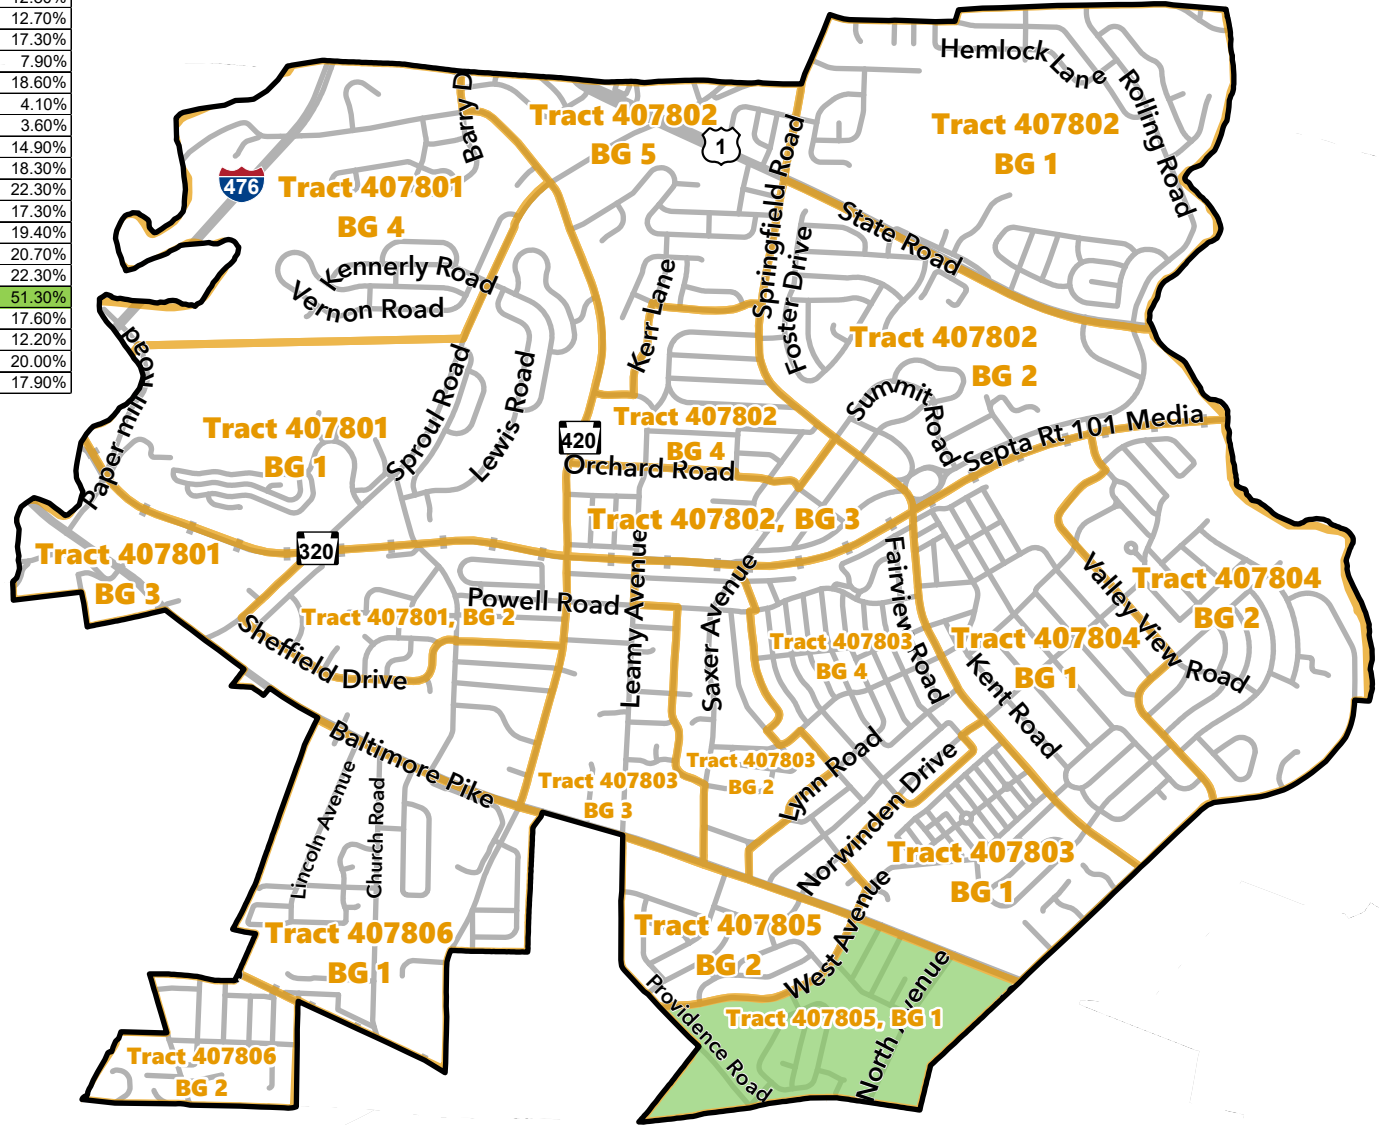

Census Tract	Block Group	Low/Mod Pop	Low/Mod Universe	Low/Mod Percent
407600	4	0	0	0.00%
407801	1	295	1,130	26.10%
407801	2	145	1,130	12.80%
407801	3	100	785	12.70%
407801	4	255	1,475	17.30%
407802	1	125	1,585	7.90%
407802	2	315	1,695	18.60%
407802	3	35	850	4.10%
407802	4	30	830	3.60%
407802	5	180	1,210	14.90%
407803	1	140	765	18.30%
407803	2	205	920	22.30%
407803	3	230	1,330	17.30%
407803	4	490	2,520	19.40%
407804	1	620	2,990	20.70%
407804	2	365	1,635	22.30%
407805	1	390	760	51.30%
407805	2	180	1,025	17.60%
407806	1	125	1,025	12.20%
407806	2	105	525	20.00%
Total		4,330	24,185	17.90%

Source: HUD - Low/Moderate Income Summary Data, 2016-2020 American Community Survey, US Department of Commerce, Bureau of the Census