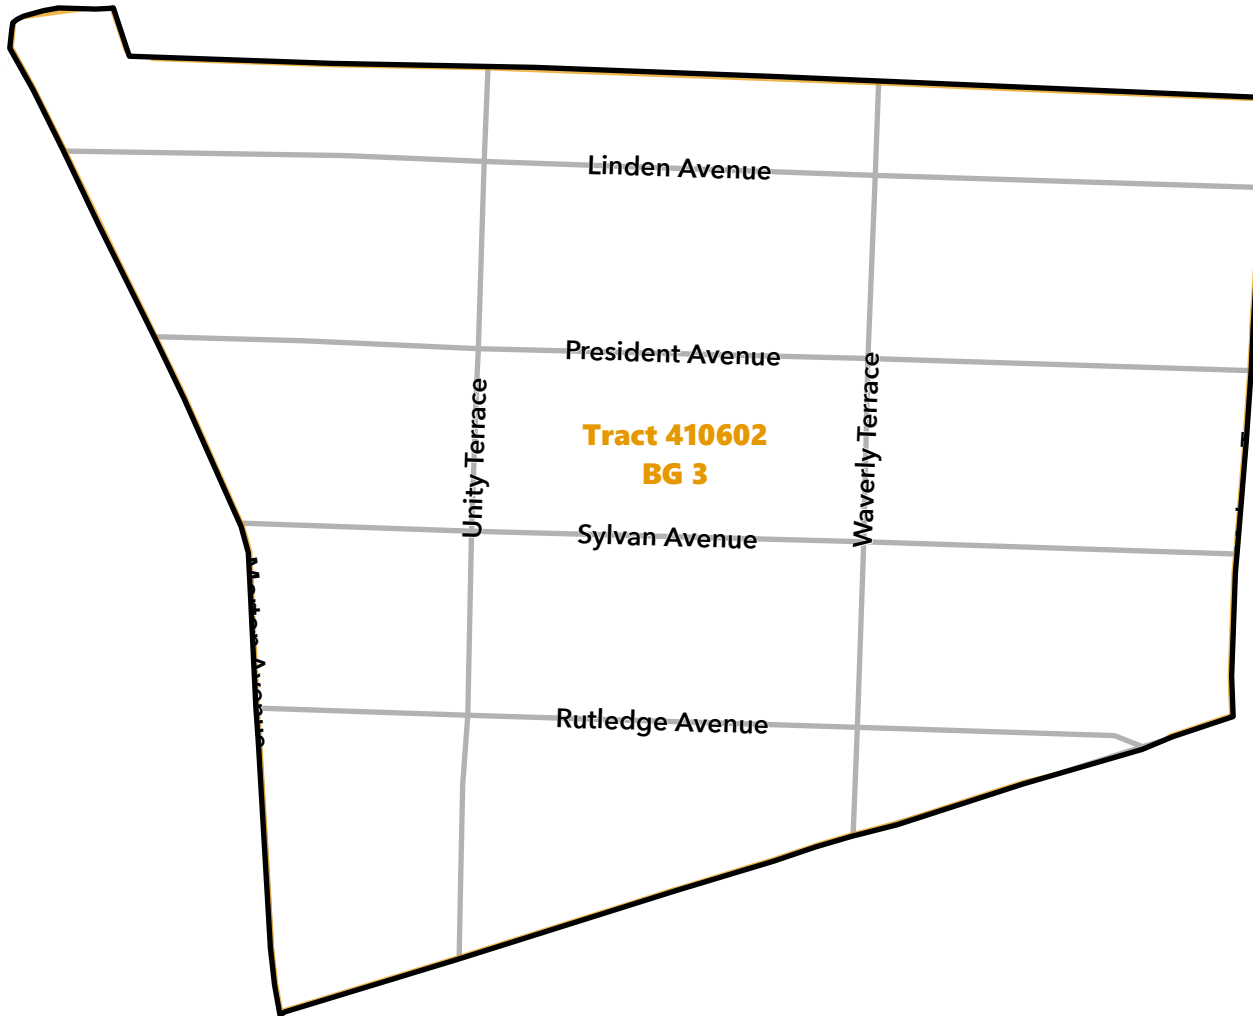

Census Tract	Block Group	Low/Mod Pop	Low/Mod Universe	Low/Mod Percent
410602	3	175	810	21.60%
Total		175	810	21.60%

Source: HUD - Low/Moderate Income Summary Data, 2016-2020 American Community Survey, US Department of Commerce, Bureau of the Census