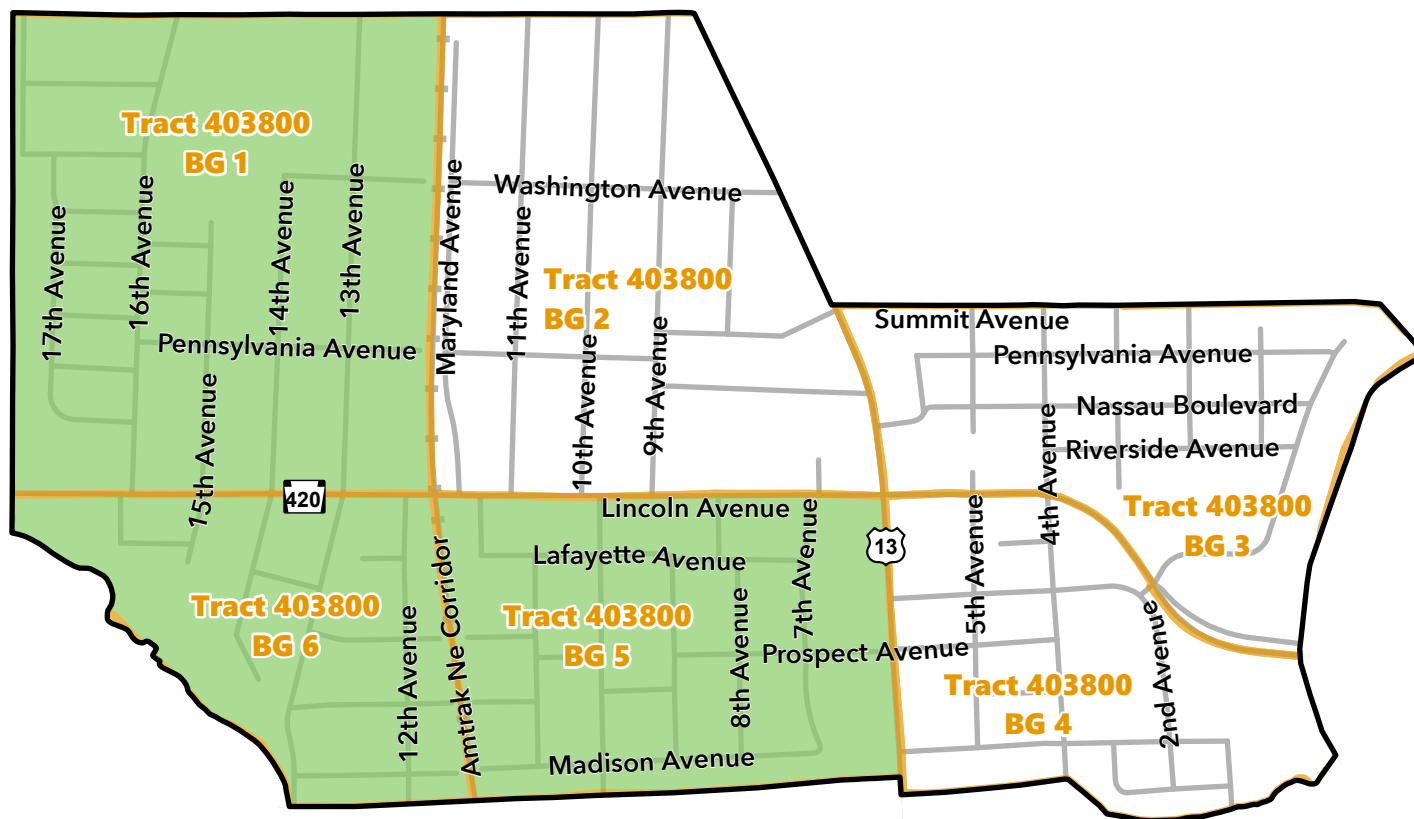

Census Tract	Block Group	Low/Mod Pop	Low/Mod Universe	Low/Mod Percent
403800	1	660	1285	51.40%
403800	2	880	2260	38.90%
403800	3	270	650	41.50%
403800	4	90	550	16.40%
403800	5	590	855	69.00%
403800	6	550	720	76.40%
<b>Total</b>		<b>3040</b>	<b>6320</b>	<b>48.10%</b>

Source: HUD - Low/Moderate Income Summary Data, 2016-2020 American Community Survey, US Department of Commerce, Bureau of the Census