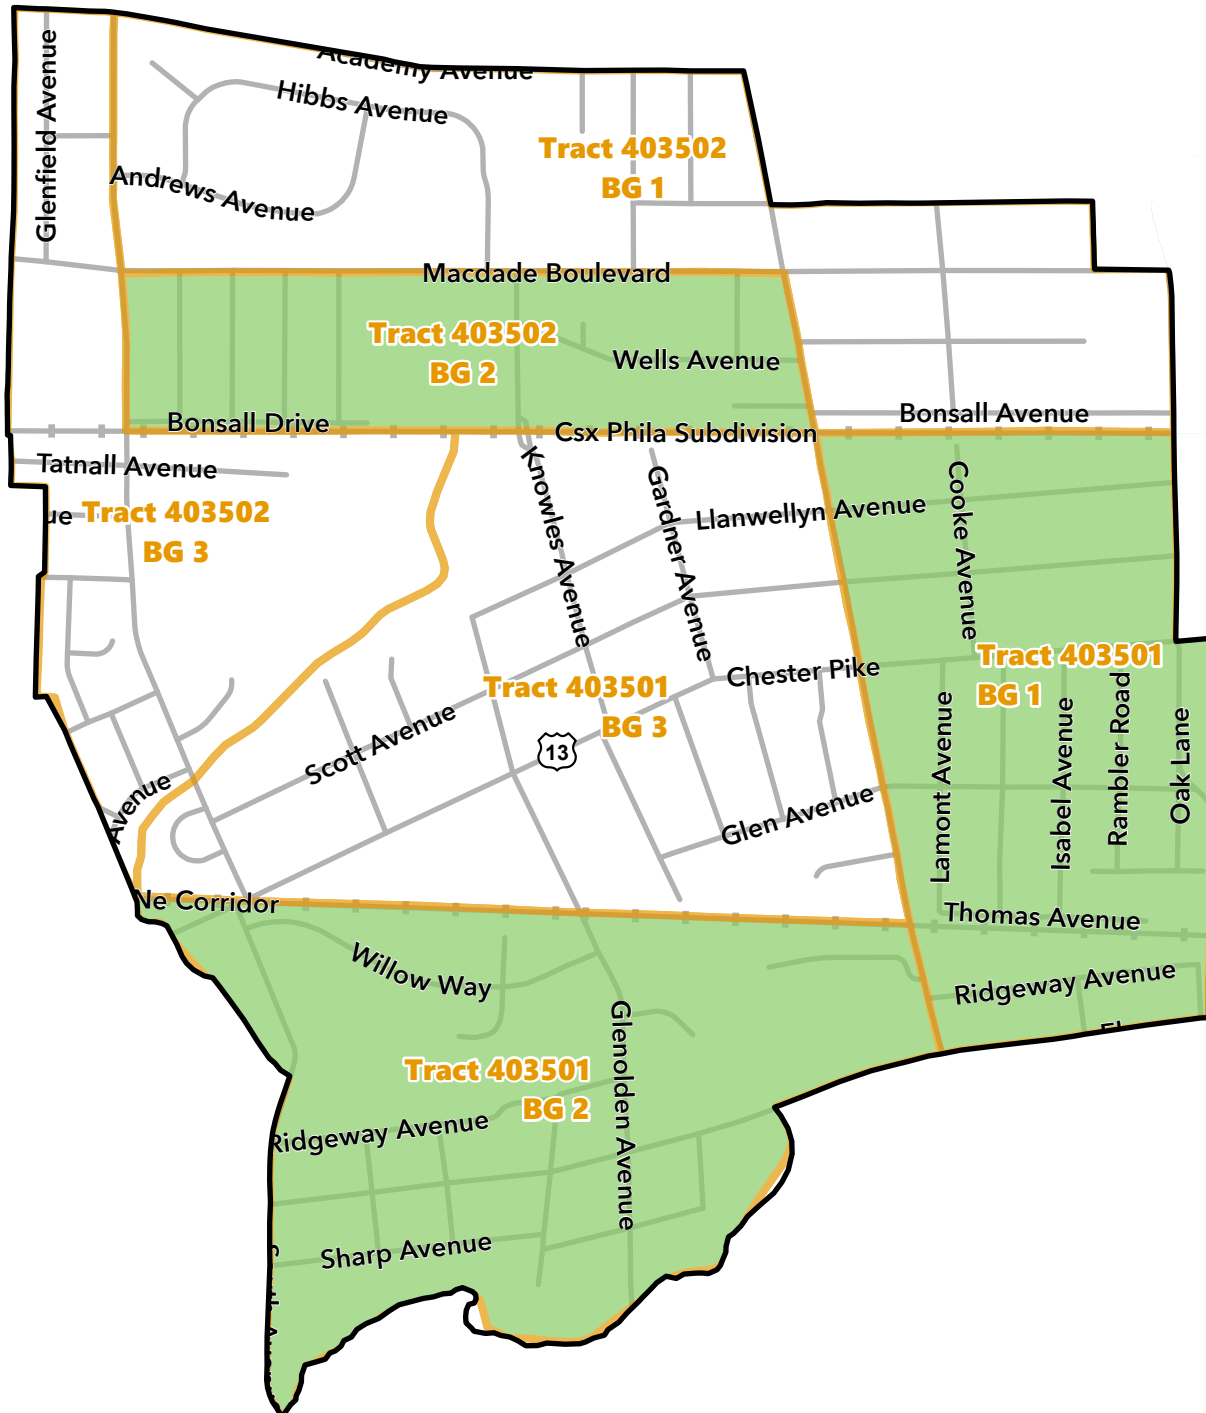

| Census Tract | Block Group | Low/Mod Pop | Low/Mod Universe | Low/Mod Percent |
|--------------|-------------|--------------|------------------|-----------------|
| 403501 | 1 | 1,030 | 1,685 | 61.10% |
| 403501 | 2 | 1,000 | 1,555 | 64.30% |
| 403501 | 3 | 595 | 1,295 | 45.90% |
| 403502 | 1 | 425 | 950 | 44.70% |
| 403502 | 2 | 460 | 860 | 53.50% |
| 403502 | 3 | 160 | 745 | 21.50% |
| Total | | 3,670 | 7,090 | 51.76% |

Source: HUD - Low/Moderate Income Summary Data, 2016-2020 American Community Survey, US Department of Commerce, Bureau of the Census