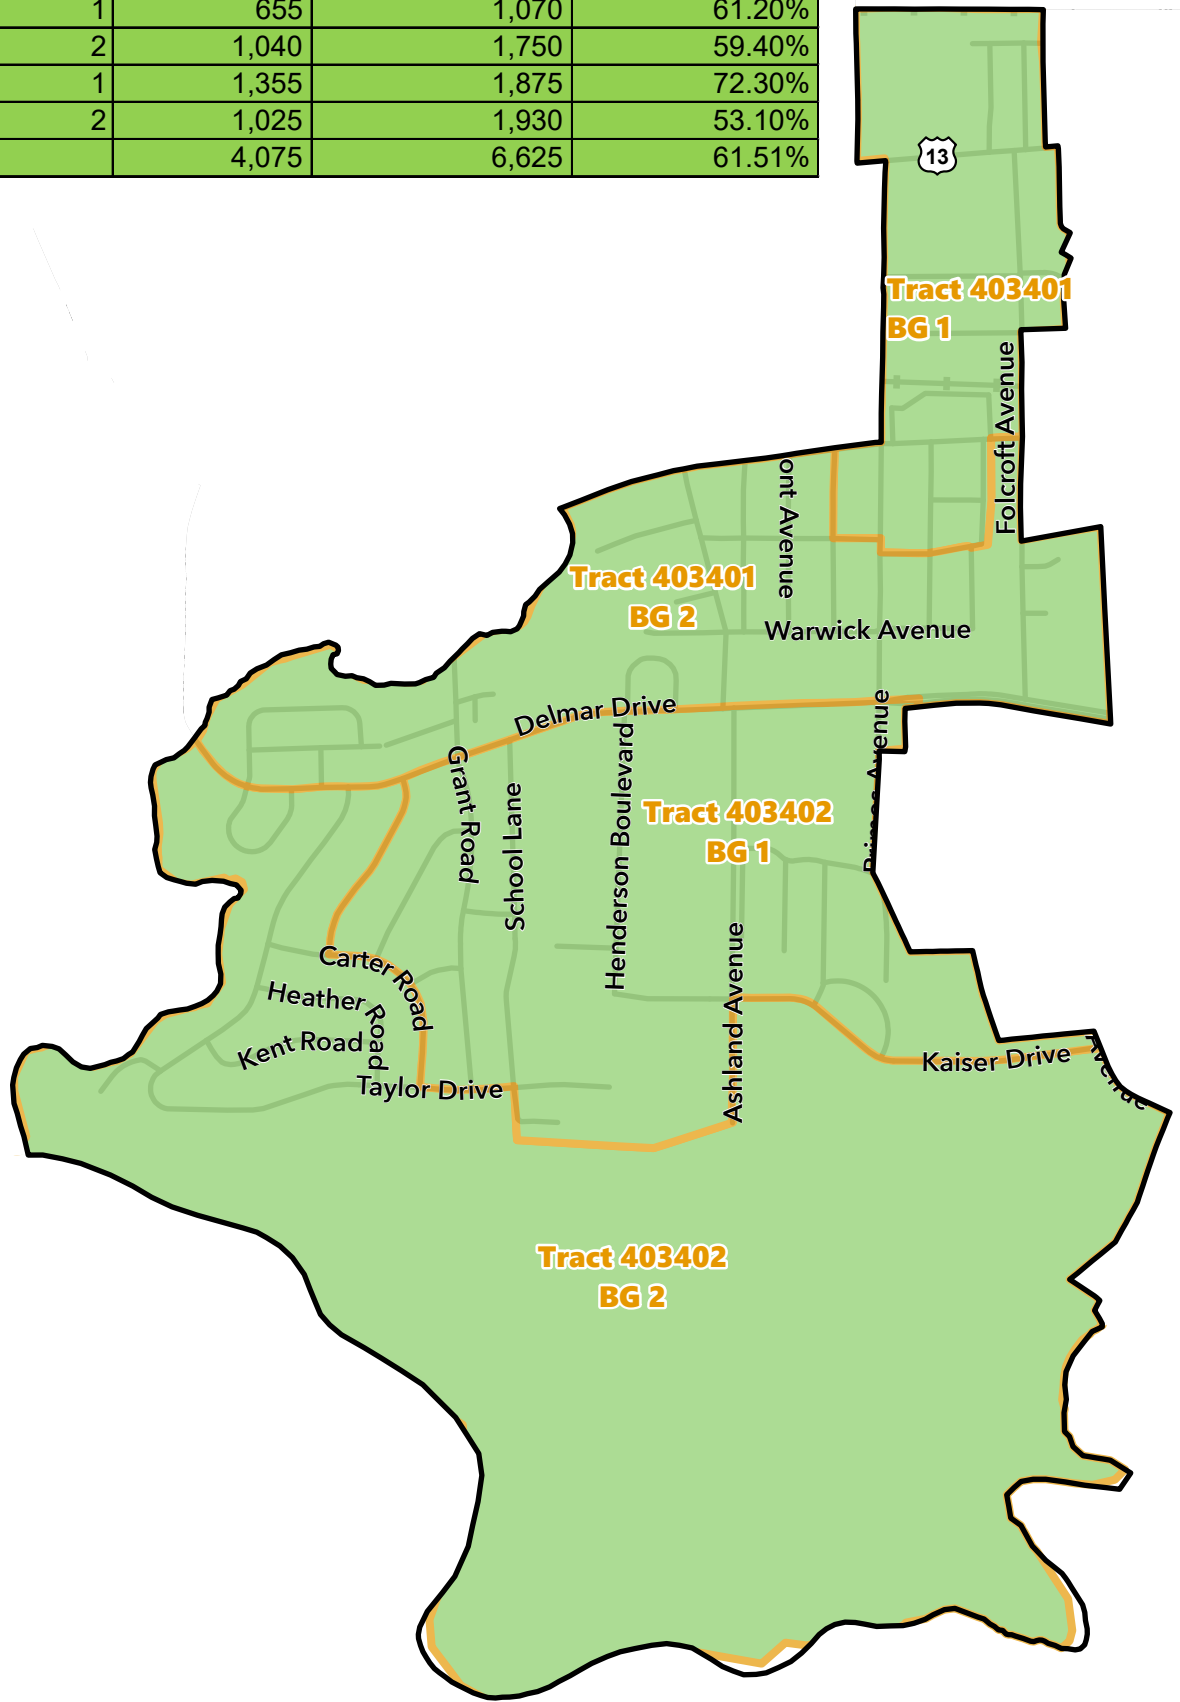

Census Tract	Block Group	Low/Mod Pop	Low/Mod Universe	Low/Mod Percent
403401	1	655	1,070	61.20%
403401	2	1,040	1,750	59.40%
403402	1	1,355	1,875	72.30%
403402	2	1,025	1,930	53.10%
Total		4,075	6,625	61.51%

Source: HUD - Low/Moderate Income Summary Data, 2016-2020 American Community Survey, US Department of Commerce, Bureau of the Census