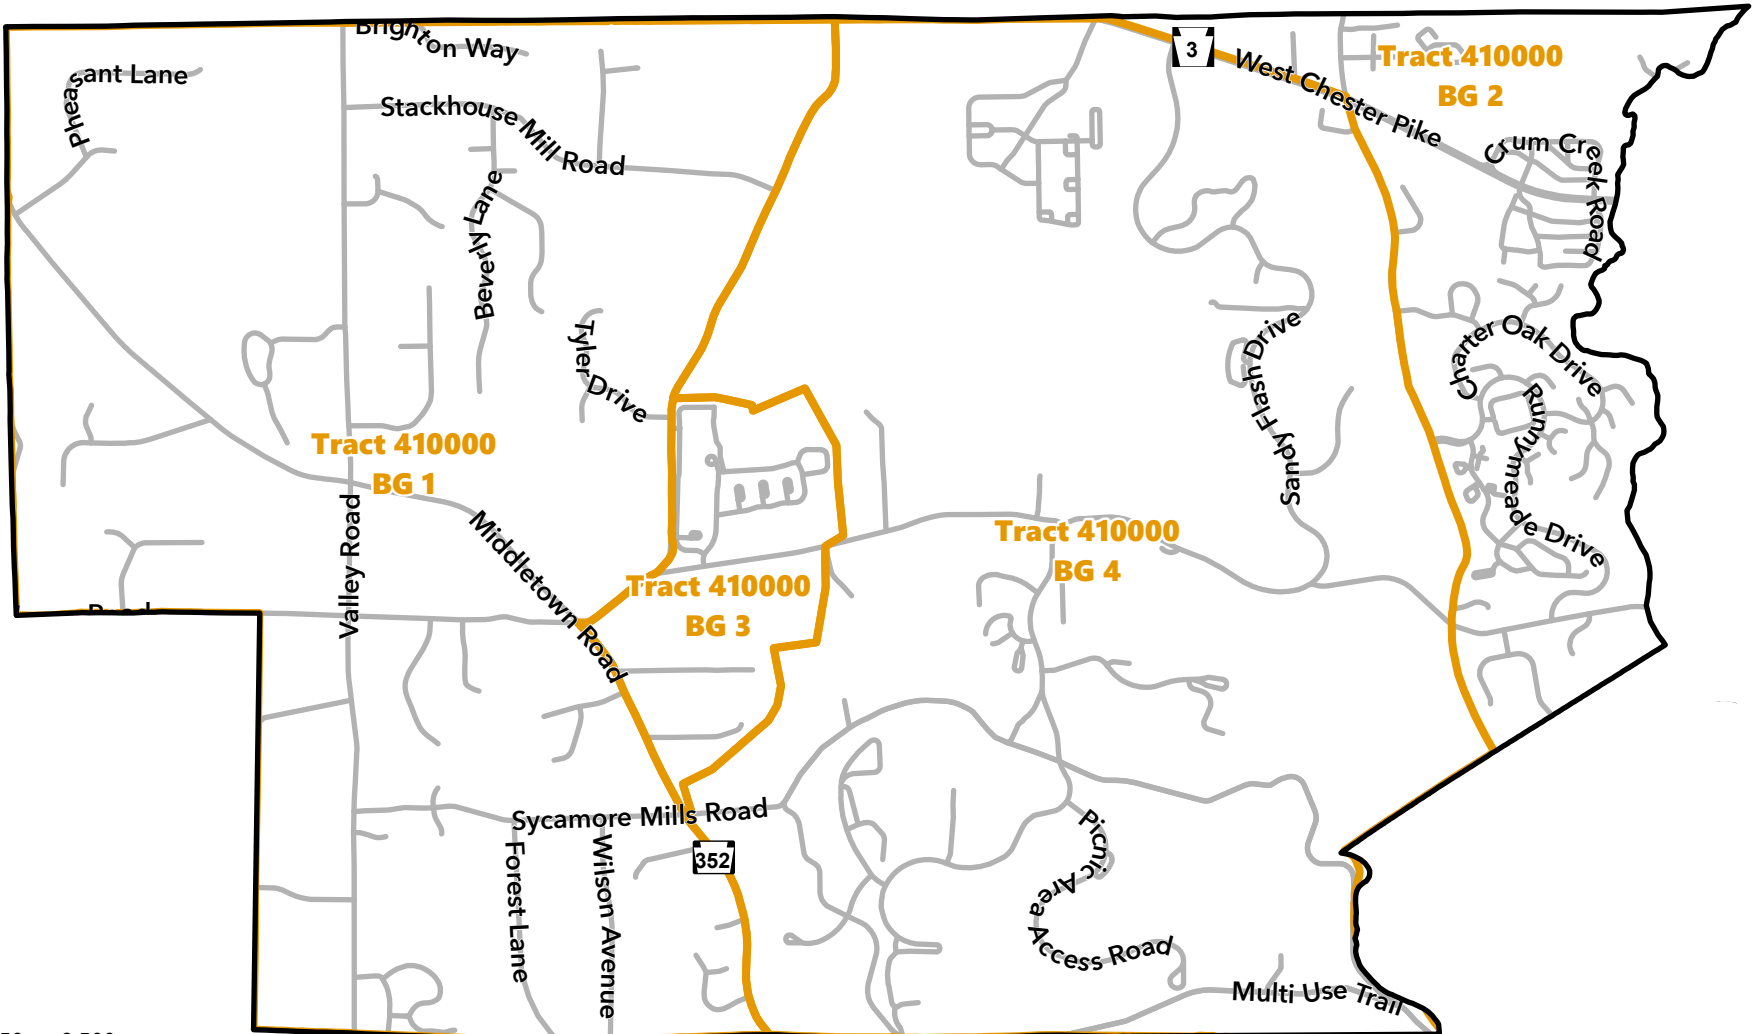

Census Tract	Block Group	Low/Mod Pop	Low/Mod Universe	Low/Mod Percent
410000	1	485	1,575	30.80%
410000	2	770	1,845	41.70%
410000	3	160	635	25.20%
410000	4	0	0	0.00%
<b>Total</b>		<b>1,415</b>	<b>4,055</b>	<b>34.90%</b>

Source: HUD - Low/Moderate Income Summary Data, 2016-2020 American Community Survey, US Department of Commerce, Bureau of the Census