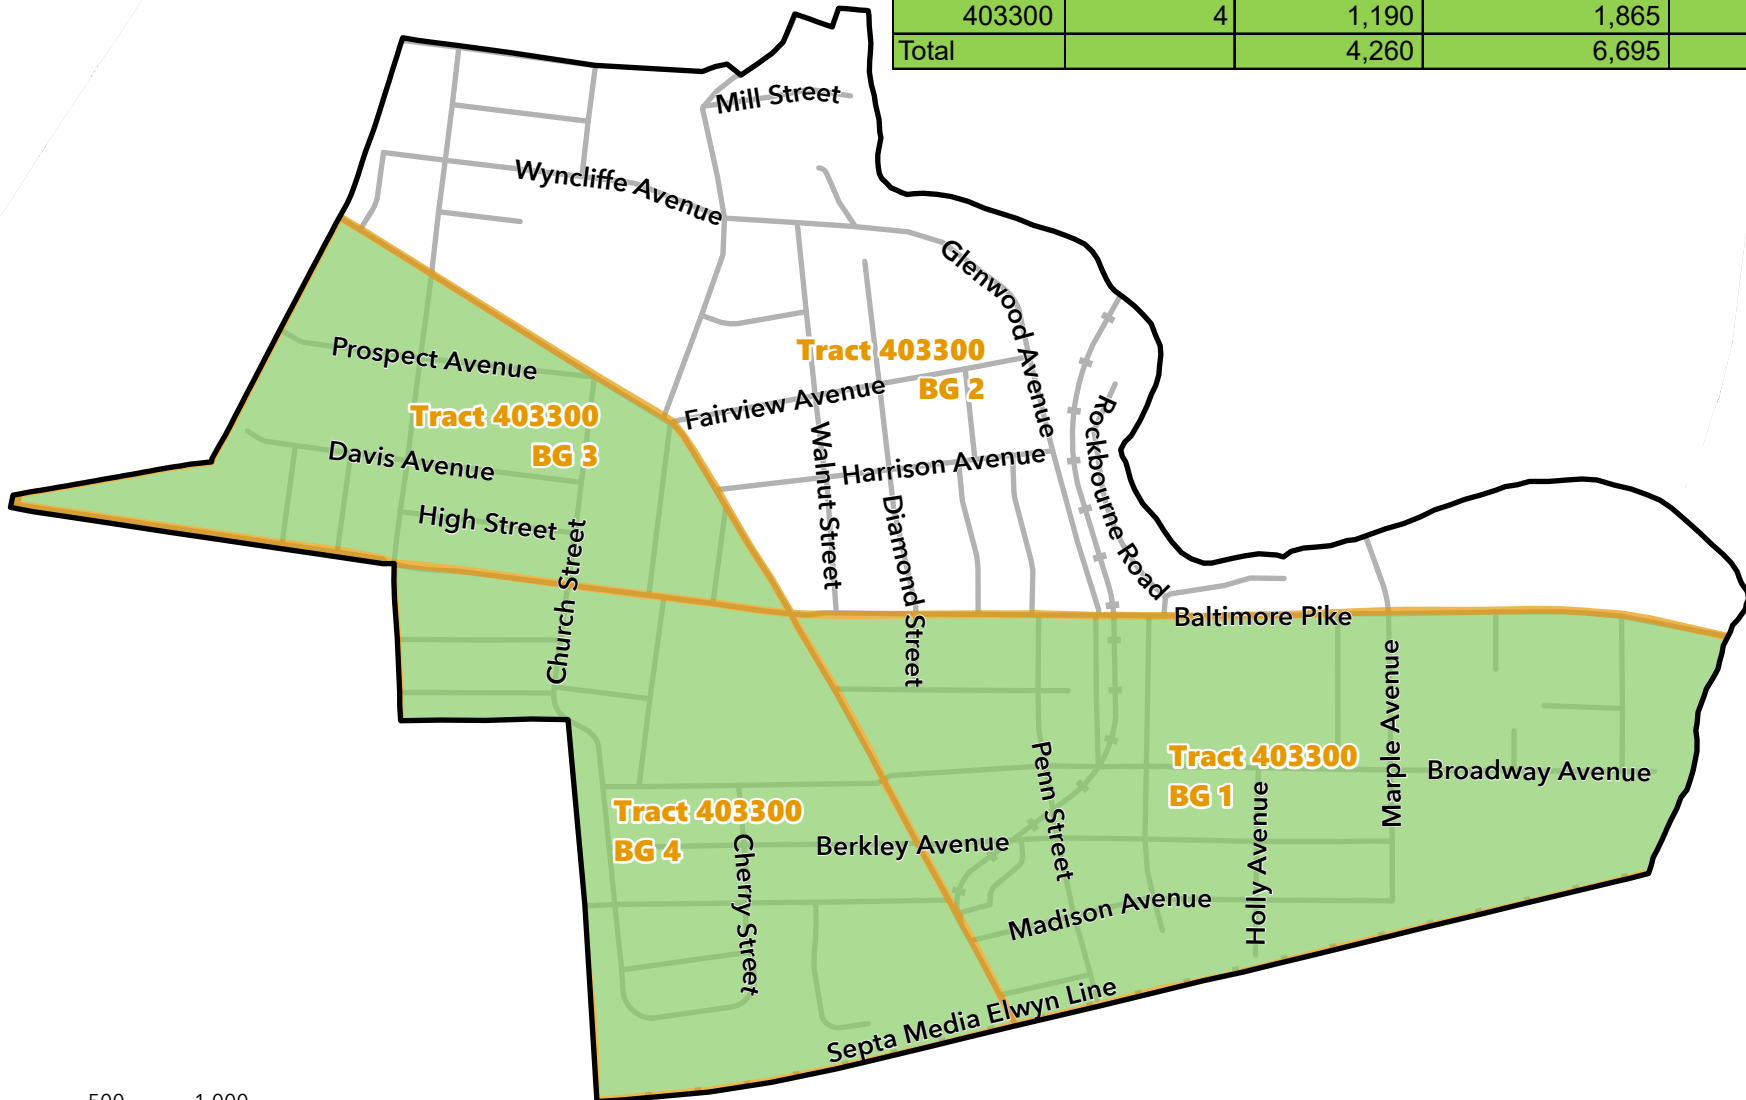

Census Tract	Block Group	Low/Mod Pop	Low/Mod Universe	Low/Mod Percent
403300	1	1,380	2,005	68.80%
403300	2	540	1,595	33.90%
403300	3	1,150	1,230	93.50%
403300	4	1,190	1,865	63.80%
Total		4,260	6,695	63.63%

Source: HUD - Low/Moderate Income Summary Data, 2016-2020 American Community Survey, US Department of Commerce, Bureau of the Census