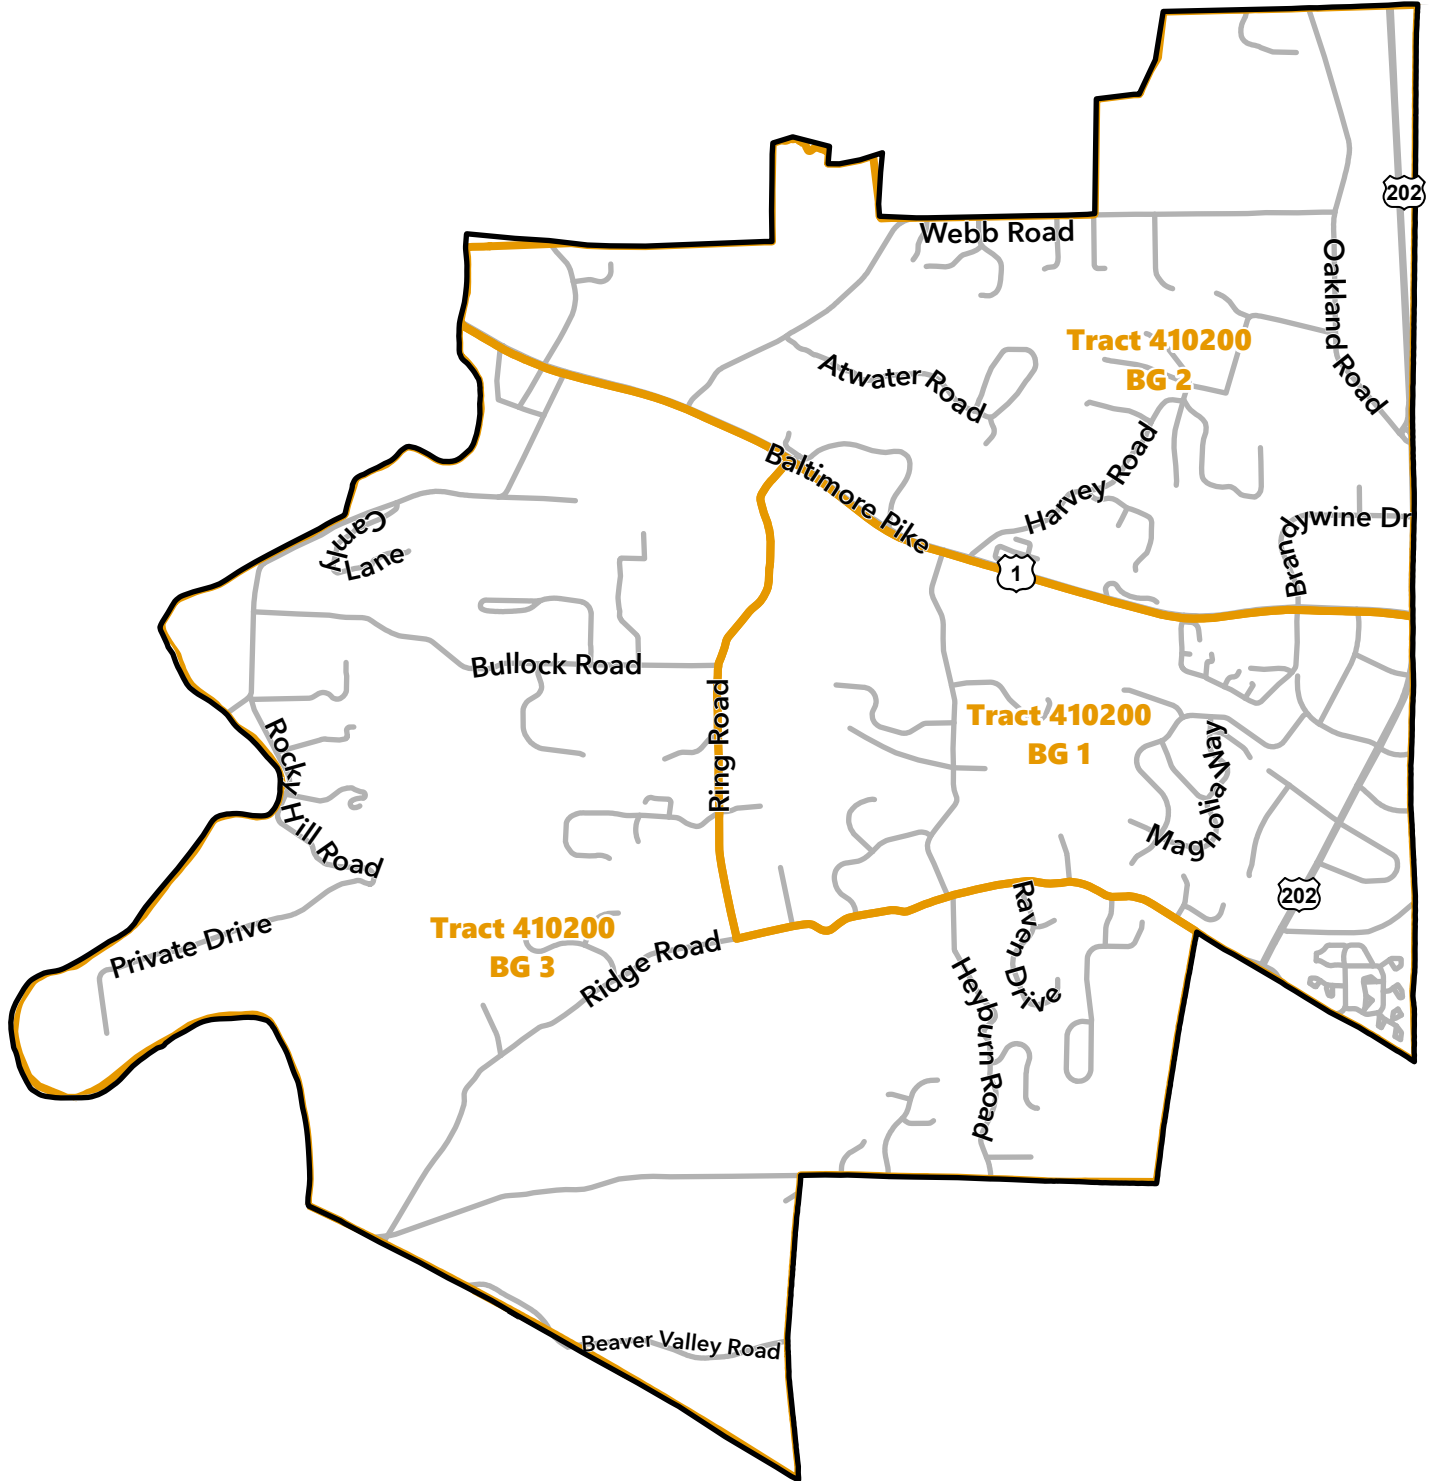

Census Tract	Block Group	Low/Mod Pop	Low/Mod Universe	Low/Mod Percent
410200	1	365	1945	18.80%
410200	2	90	920	9.80%
410200	3	175	845	20.70%
Total		630	3710	16.98%

Source: HUD - Low/Moderate Income Summary Data, 2016-2020 American Community Survey, US Department of Commerce, Bureau of the Census