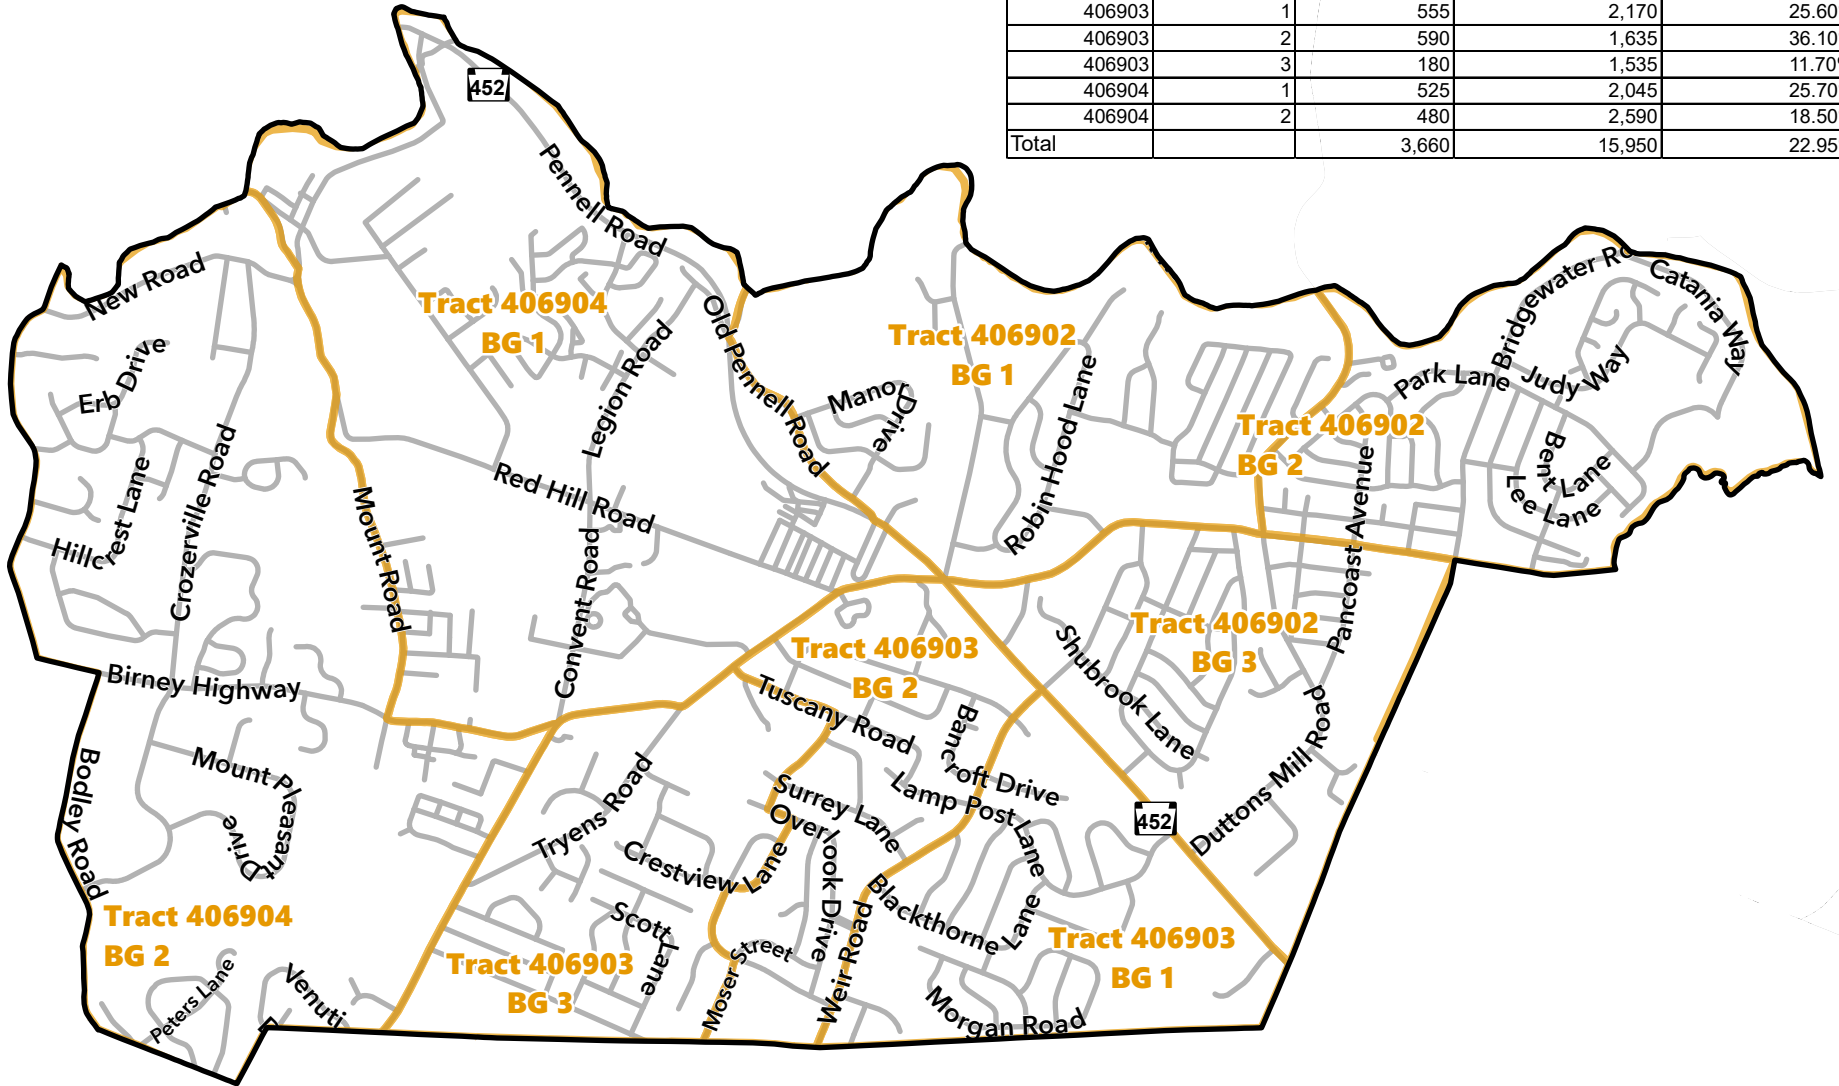

Census Tract	Block Group	Low/Mod Pop	Low/Mod Universe	Low/Mod Percent
406902	1	450	2,440	18.40%
406902	2	330	2,200	15.00%
406902	3	550	1,335	41.20%
406903	1	555	2,170	25.60%
406903	2	590	1,635	36.10%
406903	3	180	1,535	11.70%
406904	1	525	2,045	25.70%
406904	2	480	2,590	18.50%
Total		3,660	15,950	22.95%

Source: HUD - Low/Moderate Income Summary Data, 2016-2020 American Community Survey, US Department of Commerce, Bureau of the Census